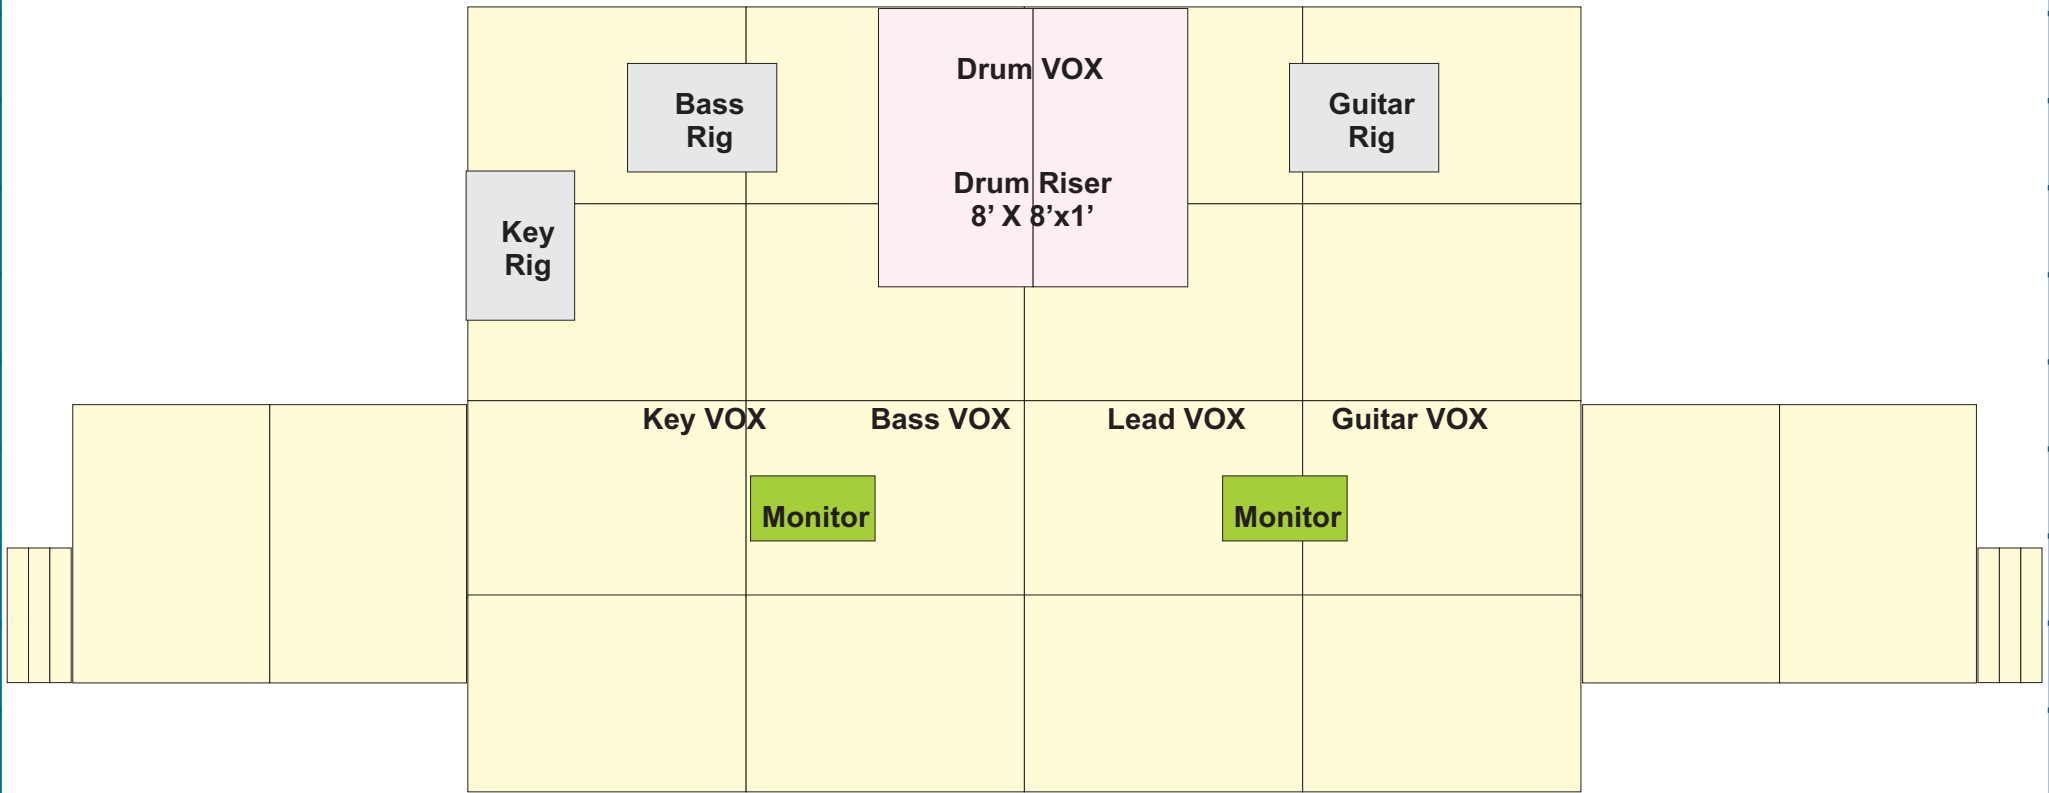

Grapevine Embassy Suites
MasterGuard National Sales Convention
Now More Than Ever

Drawing Number: AV.01		
Drawing Name: Room Layout Friday		
Engineer: R. R.	Date:	
No.	Date	Description
1		Initial Design
2		Revision
3		Revision
4		Revision

Escape / Journey Tribute Band - Stage Plot

Grapevine Embassy Suites
MasterGuard National Sales Convention
Now More Than Ever

Drawing Number: AV.02		
Drawing Name: Stage Plot		
Engineer: R. R.	Date:	
No.	Date	Description
1		Initial Design
2		Revision
3		
4		