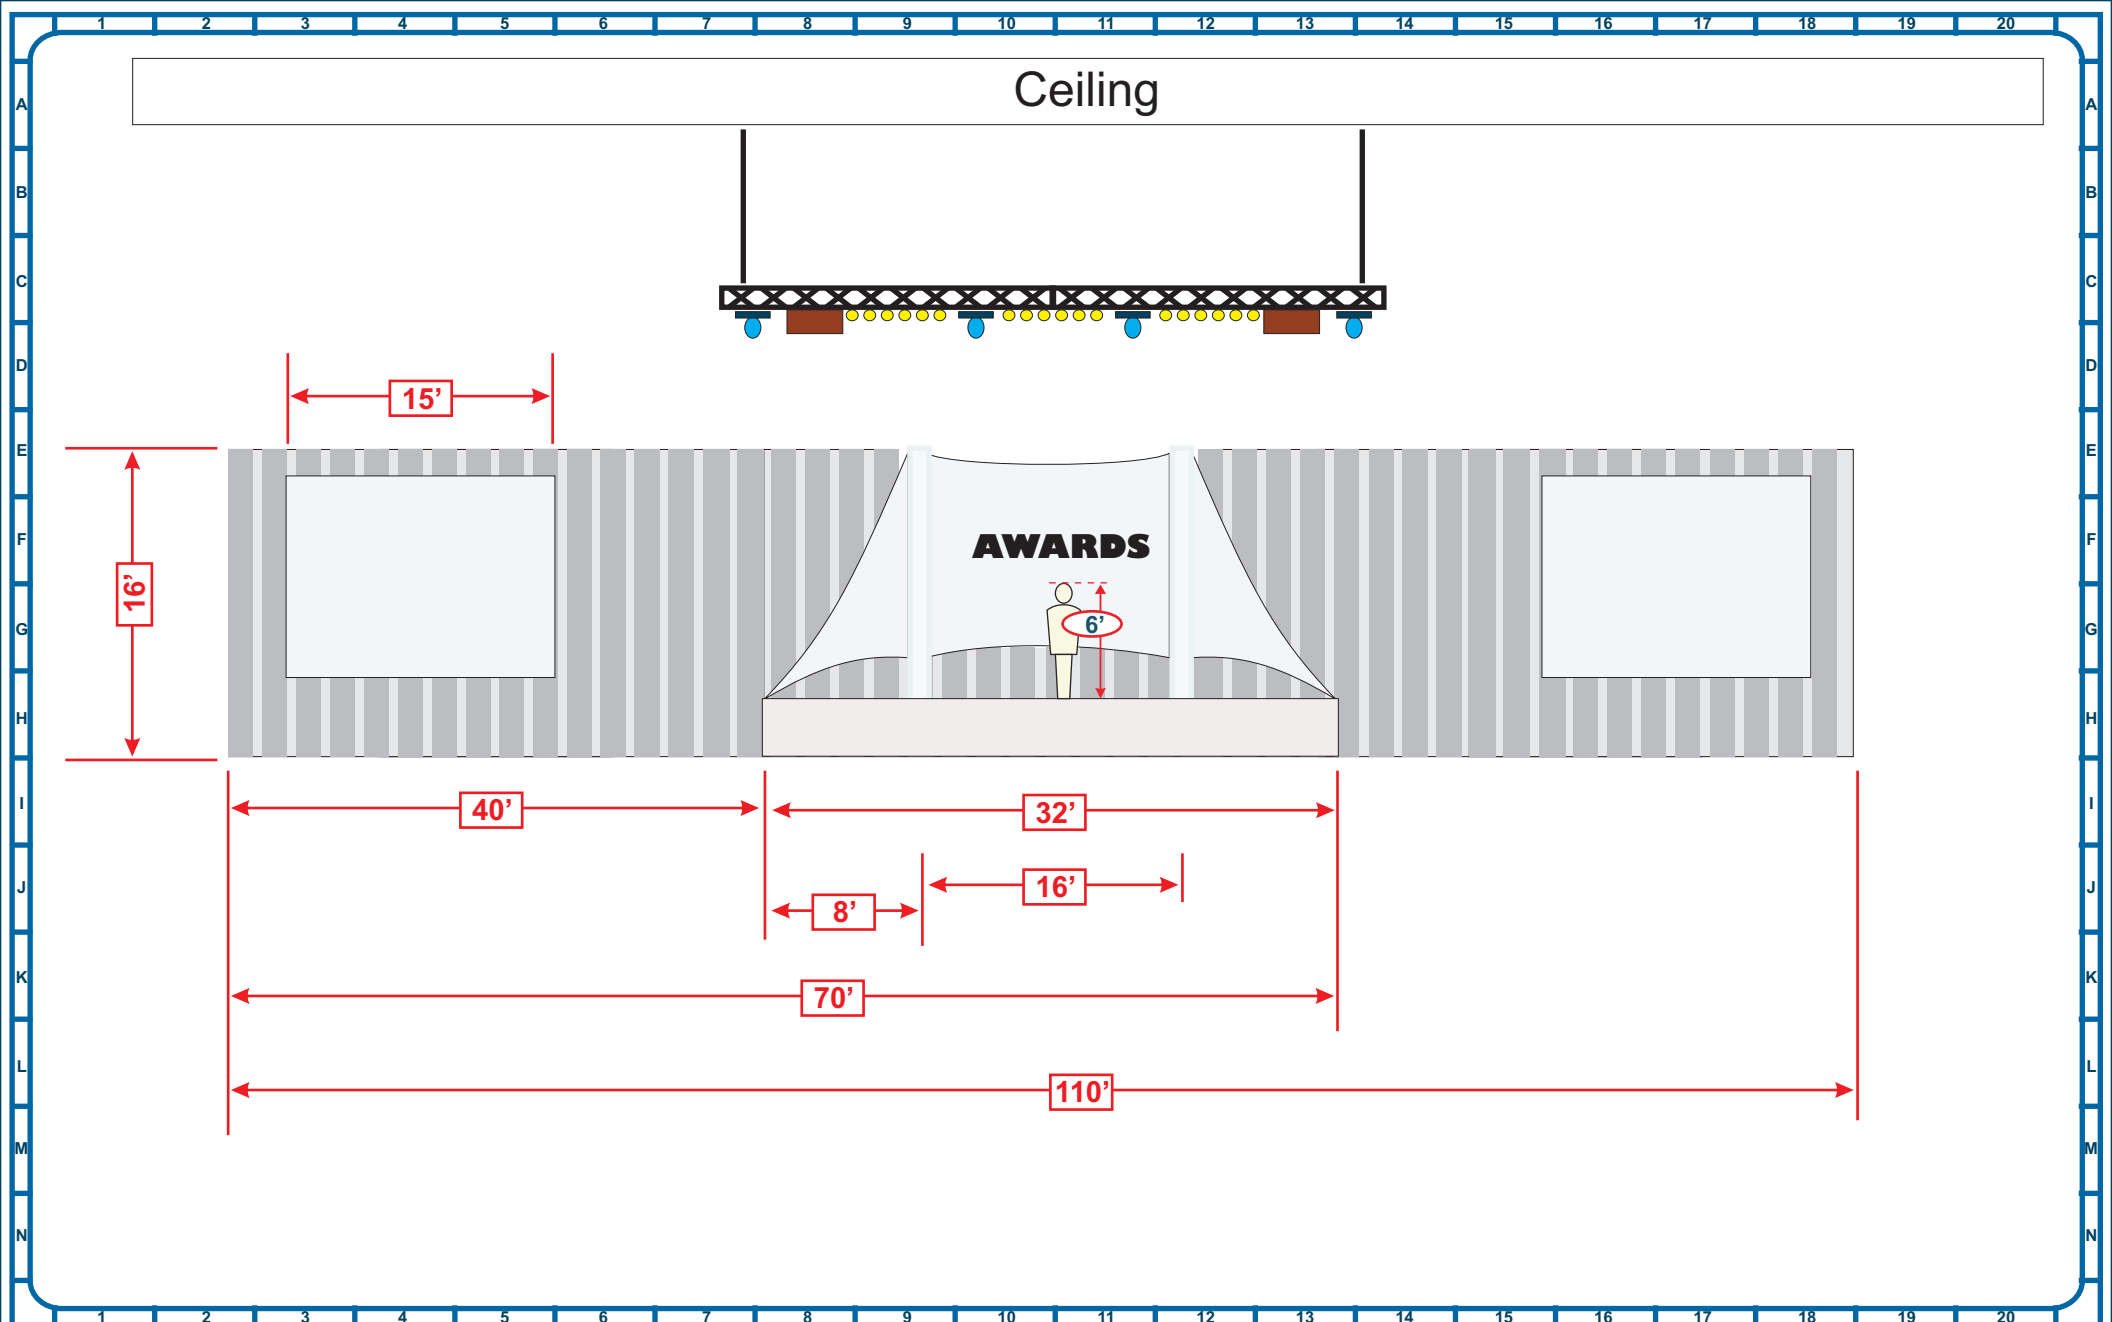

Grapevine Embassy Suites
MasterGuard National Sales Convention
Now More Than Ever

Drawing Number: AV.01		
Drawing Name: Room Layout Friday		
Engineer: R. R.	Date:	
No.	Date	Description
1		Initial Design
2		Revision
3		Revision
4		Revision

Escape / Journey Tribute Band - Stage Plot

Grapevine Embassy Suites
MasterGuard National Sales Convention
Now More Than Ever

Drawing Number: AV.02		
Drawing Name: Stage Plot		
Engineer: R. R.	Date:	
No.	Date	Description
1		Initial Design
2		Revision
3		
4		

Grapevine Embassy Suites
MasterGuard National Sales Convention
Now More Than Ever

Drawing Number: AV.03		
Drawing Name: Room Layout - Front View		
Engineer: R. R.	Date:	
No.	Date	Description
1		Initial Design
2		Revision
3		Revision
4		Revision